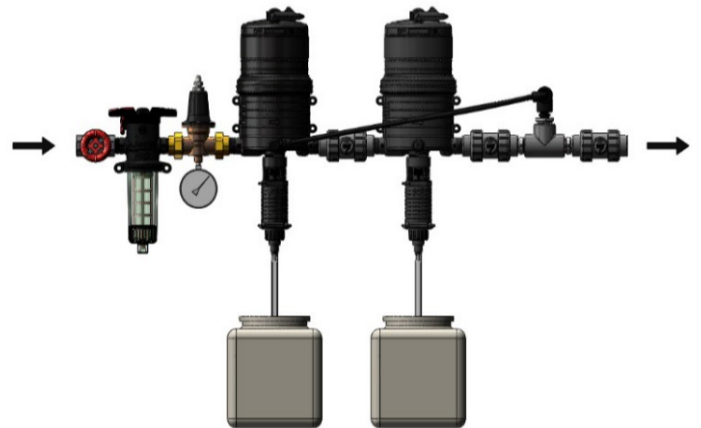

Remote Injection Kits

For SuperDos and MiniDos Water-Driven Pumps

Hydro Systems offers remote injection kits for its SuperDos and MiniDos units. When highly aggressive chemicals are used in conjunction with a Hydro Systems water-driven pump, a remote injection kit might be required.

The purpose of the remote injection kit is to allow the chemical being dosed to by-pass the water-driven pump motor and be injected directly into the water line after it leaves the motor. Please contact the Hydro Systems Technical Support Team to understand when the remote injection kits should be used.